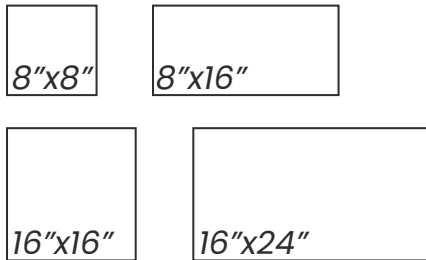

VILLA

PORCELAIN TILE

Technical Data

Finish	Matte
Application	Interior/Exterior
Frost Resistant	Yes
DCOF	≥0.42
Shade Variation	V2

Lead Time

In Stock/Quick Ship

Sizes

Colors