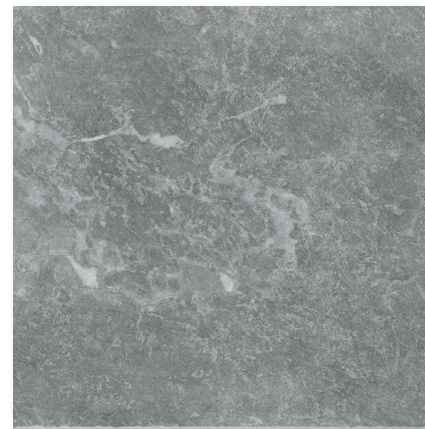

VILLA

Oleum | Modular Mix

Nubilum | 8"x16" & 16"x16"

Tile
of
Italy

MALINE TILE
ELEVATE YOUR SHOWROOM

malinatile.com

VILLA

PORCELAIN TILE

Technical Data

Finish	Matte
Application	Interior/Exterior
Frost Resistant	Yes
DCOF	≥0.42
Shade Variation	V2

Lead Time

In Stock/Quick Ship

Sizes

Colors

Aurum

Nubilum