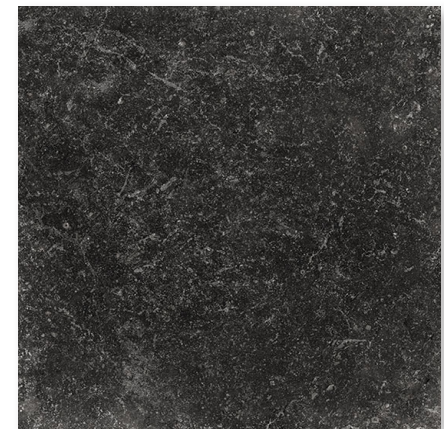

VILLA

PORCELAIN TILE

Technical Data

Finish	Matte
Application	Interior/Exterior
Frost Resistant	Yes
DCOF	≥0.42
Shade Variation	V2

Lead Time

In Stock/Quick Ship

Sizes

Colors

Oleum

Packing Information

Size	Finish	Thickness	SF per Box	SF per Pallet	Pieces per Box
8"x8"	Matte	10 MM	11.1956	N/A	26
8"x16"	Matte	10 MM	11.1953	N/A	13
16"x16"	Matte	10 MM	12.0554	N/A	7
16"x24"	Matte	10 MM	10.3332	N/A	4